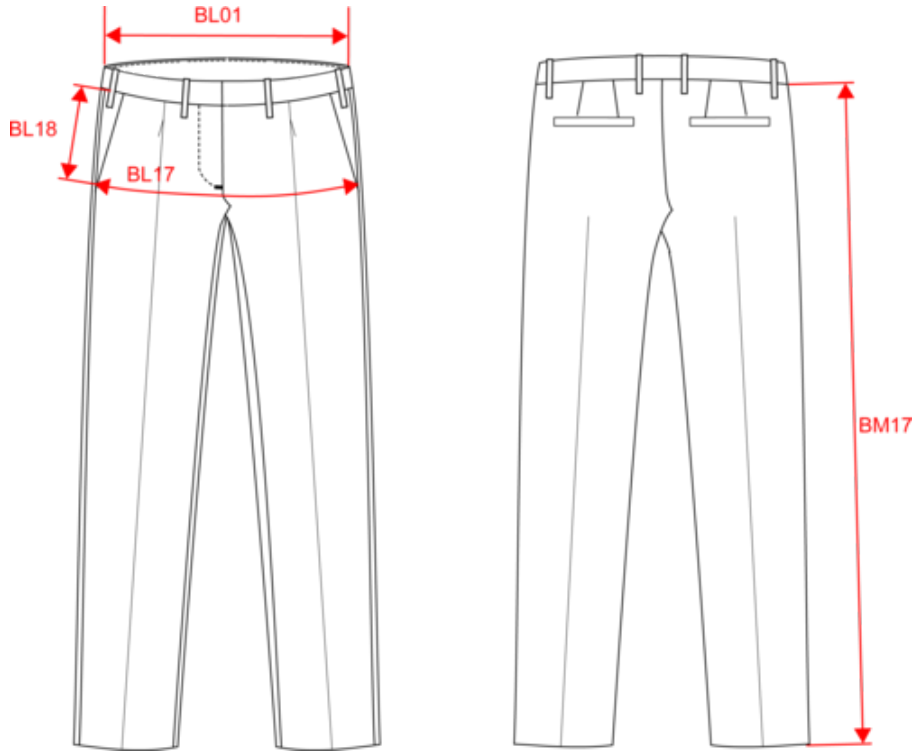

#### Zolltarifnummer

62046318

Black

Eclipse  
Navy

KARIBAN  
PREMIUM

PK750

City Damenhose

Maße

Measurements in cm	34 FR	36 FR	38 FR	40 FR	42 FR	44 FR	46 FR
BL01 - 1/2 waist width (buttoned up and front band over back band)	34.50	36.50	38.50	40.50	42.50	44.50	46.50
BL17 - 1/2 hip width (measured parallel to waistband)	45.50	47.50	49.50	51.50	53.50	55.50	57.50
BM17 - Side length (waistband excluded)	100.25	100.75	101.25	101.75	102.25	102.75	103.25