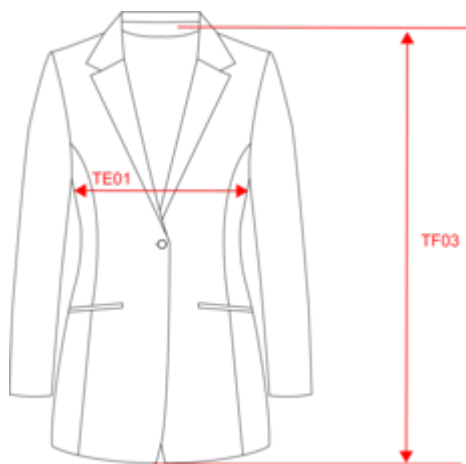

Black

Eclipse
Navy

KARIBAN
PREMIUM

PK6050

Damen-Blazer

Maße

Measurements in cm	34 FR	36 FR	38 FR	40 FR	42 FR	44 FR	46 FR
TE01 - 1/2 chest width at 1.5cm below armhole	41.50	43.50	45.50	47.50	49.50	51.50	53.50
TF03 - Front total height from HSP	64.00	65.50	67.00	68.50	70.00	71.50	73.00
TG02 - Long sleeve length	61.25	62.00	62.75	63.50	64.25	65.00	65.75