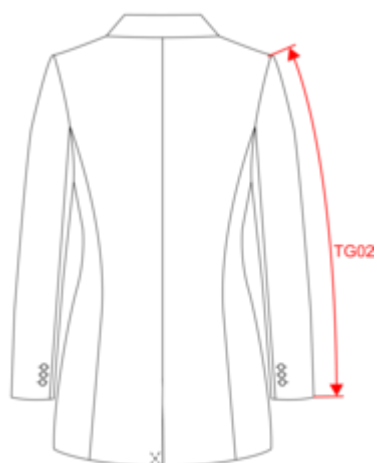

Black

Eclipse
Navy

KARIBAN
PREMIUM

PK6050

Damen-Blazer

Maße

Measurements in cm	34 FR	36 FR	38 FR	40 FR	42 FR	44 FR	46 FR
TE01 - 1/2 chest width at 1.5cm below armhole	41.50	43.50	45.50	47.50	49.50	51.50	53.50
TF03 - Front total height from HSP	64.00	65.50	67.00	68.50	70.00	71.50	73.00
TG02 - Long sleeve length	61.25	62.00	62.75	63.50	64.25	65.00	65.75